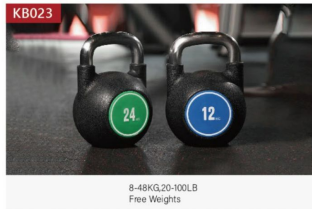

Olympic Cerakote Barbell

SF8272

Spec	
Material	Alloy steel
Weight	20/15kg
Total length	2200/2010mm
Sleeve length	415/320mm
Sleeve dia	Φ50mm
Shaft dia	Φ28/Φ25mm
Bearing	4 needle bearings (per sleeve)
Sleeve coating	Black hard chrome
Shaft coating	Cerakote
Loading capacity	2000/1200lbs
Colors