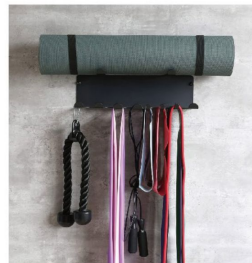

R079

Wall Mounted Multi Purpose Storage Rack