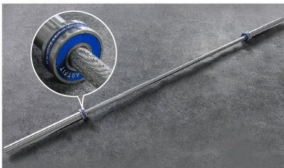

OB001

Olympic Competition Bar

Spec	
Material	Alloy steel
Weight	20kg
Total length	2200mm
Sleeve length	415mm
Sleeve dia	Φ50mm
Shaft dia	Φ28mm
Bearing	4 needle bearings (per sleeve)
Coating	Hard chromed
Loading capacity	1500lbs

OB002

Olympic Women's Bar

Spec	
Material	Alloy steel
Weight	15kg
Total length	2010mm
Sleeve length	320mm
Sleeve dia	Φ50mm
Shaft dia	Φ25mm
Bearing	4 needle bearings (per sleeve)
Coating	Hard chromed
Loading capacity	1000lbs

OB005

Olympic Competition Bar

Spec	
Material	Alloy steel
Weight	20kg
Total length	2200mm
Sleeve length	415mm
Sleeve dia	Φ50mm
Shaft dia	Φ28mm
Bearing	4 needle bearings (per sleeve)
Coating	Hard chromed(Sleeve);Black hard chromed(Shaft)
Loading capacity	2000lbs

OB006

Olympic Women's Bar

Spec	
Material	Alloy steel
Weight	15kg
Total length	2010mm
Sleeve length	320mm
Sleeve dia	Φ50mm
Shaft dia	Φ25mm
Bearing	4 needle bearings (per sleeve)
Coating	Hard chromed(Sleeve);Black hard chromed(Shaft)
Loading capacity	1200lbs

Standard Knurling-1

Standard Knurling-2

Standard Knurling-3

Standard Knurling-4

Notes:sleeve length for women's bar is 320mm

OB60/72/86 60"/72"/86" Economic Olympic Bar

SF8276 Olympic Safety Squat Bar

OB47 47" Olympic Ez Curl Bar

OB47S 47" Olympic Super Curl Bar

OB34 34" Olympic Triceps Bar

OB20 Olympic Dumbbell Bar