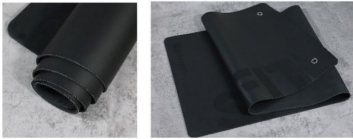

PU Yoga Mat

SF8298