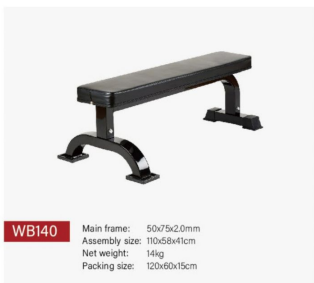

WB153

Spec	
Main frame	75x75x3.0mm
Assembly size	144x48x46cm
Packing size	132x49x30cm
Net weight	30kg