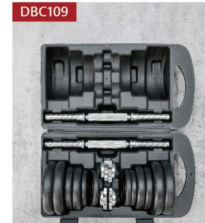

Steel Adjustable Dumbbells Set