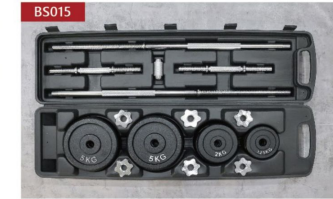

Steel Adjustable Dumbbells Set