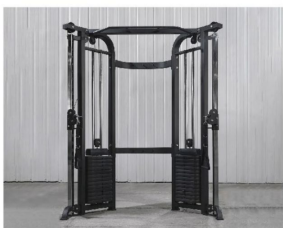

WB161

Spec

Main frame	50x75x2.0mm
Assembly size	112x158.5x225cm
Iron stacks	90kg x2
Net weight	275kg
Packing size	212x64x37cm(wood box)

WB130

WB131

HG040

WB155

WB021

WB022

WB058

WB059

WB019

WB056