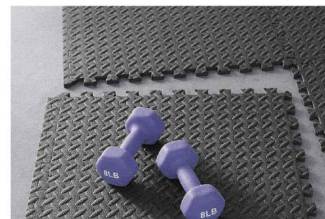

AB008

EVA Floor Mat

Size: 60x60x1.2cm