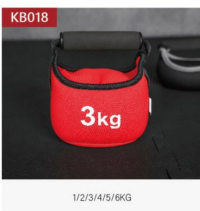

Rubber Kettlebells

KB031

Weight	Size	a	b	c	d	e
4KG	106mm	97mm	180mm	30mm	55mm	
6KG	122mm	115mm	200mm	30mm	57mm	
8KG	132mm	127mm	225mm	30mm	74mm	
10KG	140mm	133mm	235mm	30mm	77mm	
12KG	153mm	150mm	240mm	30mm	70mm	
14KG	155mm	155mm	240mm	34mm	82mm	
16KG	164mm	158mm	270mm	34mm	84mm	
18KG	177mm	162mm	280mm	34mm	84mm	
20KG	178mm	175mm	285mm	34mm	90mm	
24KG	195mm	180mm	295mm	34mm	90mm	

Soft Kettlebells

KB029

Weight: 6/8/10/12/14/16/18/20/22KG

Olympic Cerakote Barbell

SF8272

Spec	
Material	Alloy steel
Weight	20/15kg
Total length	2200/2010mm
Sleeve length	415/320mm
Sleeve dia	Φ50mm
Shaft dia	Φ28/Φ25mm
Bearing	4 needle bearings (per sleeve)
Sleeve coating	Black hard chrome
Shaft coating	Cerakote
Loading capacity	2000/1200lbs
Colors	