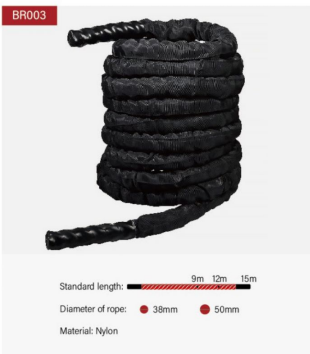

R005

R084

R010

R079

Wall Mounted Multi Purpose Storage Rack

- The angled lip on the end can hold exercise equipment in place.
- Easily hang lifting belts, chains, jump ropes, resistance bands, gym bags, large loop bands, stretch straps, suspension straps and any other exercise tools.
- Prongs of different spacing and width can be used to place different fitness equipment, and the upper hook can be used to place yoga mats, foam rollers, storage bags and other items.
- 4mm strong heavy-duty steel
- size: 42x4x1.5cm