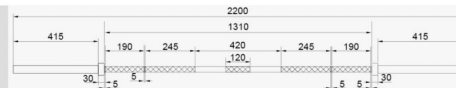

Standard Knurling-2