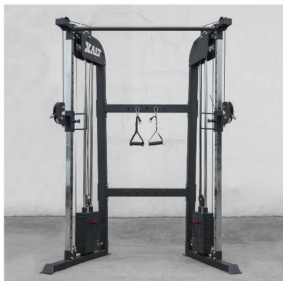

WB161

Spec

Main frame	50x75x2.0mm
Assembly size	112x158.5x225cm
Iron stacks	90kg x2
Net weight	275kg
Packing size	212x64x37cm(wood box)

WB130

WB131

HG040

WB155

WB021

WB022

WB058

WB059

WB019

WB056