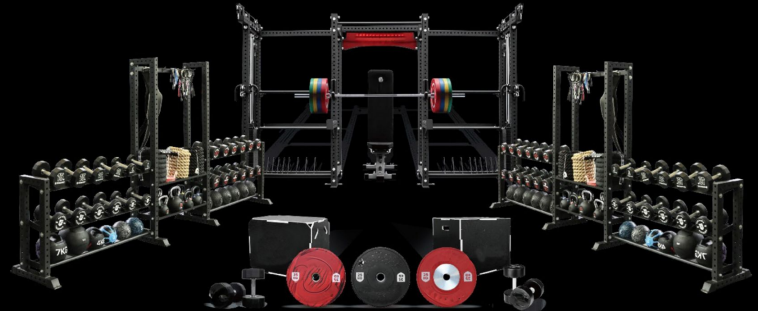

CONTENTS

02-09 Benches	10-13 Single Station	14-19 Power & Squat Racks
20-21 Optional Parts	22-24 Home Gym	25-26 Cable Attachments
28-32 Weight Plates	33-37 Dumbbells & Barbells (set)	38-40 Kettlebells
41-45 Olympic & Regular Bars	46-49 Collars & Lifting Accessories	50-51 Wall Balls & Slam Balls & Medicine Balls
51-52 Weight Vests & Power Bags	53-59 Storage Racks	60-61 Battle Ropes & Plyo Boxes
62-63 Jump Ropes	64-65 AB Wheel & Push Up Bars & Pull Up Bars	66-67 Hand Grips & Massage
68-72 Yoga & Pilates	73-74 Resistance & Balance	75-76 Agility & Others

WB117

- Fully commercially rated.
- Can be easily stored in upright position
- Larger wheels make for easier transport when training
- Non-slip fabric
- Customized logo

Spec	
Main frame	75x75x2.0mm
Assembly size	130x65x(45-139)cm
Packing size	126.5x48.5x36cm
Net weight	40kg
Adjustable back pad	0°, 15°, 30°, 45°, 60°, 75°, 90°
Adjustable seat pad	0°, 15°, 30°