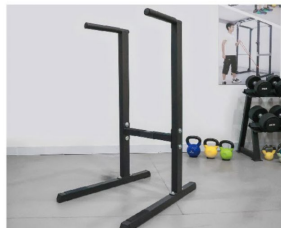

WB161

Spec

Main frame	50x75x2.0mm
Assembly size	112x158.5x225cm
Iron stacks	90kg x2
Net weight	275kg
Packing size	212x64x37cm(wood box)

WB130