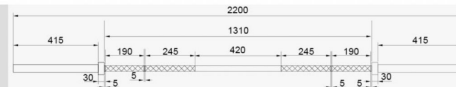

Standard Knurling-1