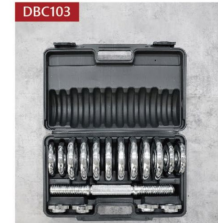

Steel Adjustable Dumbbells Set