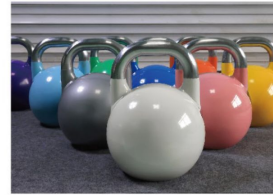

Competition Kettlebells

KB001

Weight: 4/6/8/10/12/16/20/24/28/32KG