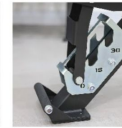

WB117

Spec	
Main frame	75x75x2.0mm
Assembly size	130x65x(45-139)cm
Packing size	126.5x48.5x36cm
Net weight	40kg
Adjustable back pad	0°, 15°, 30°, 45°, 60°, 75°, 90°
Adjustable seat pad	0°, 15°, 30°