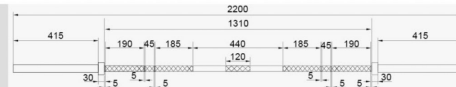

Standard Knurling-4