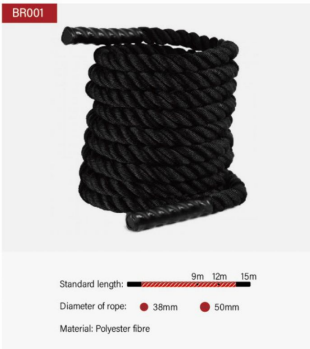

R005

R084

R010

R079

Wall Mounted Multi Purpose Storage Rack

- The angled lip on the end can hold exercise equipment in place.
- Easily hang lifting belts, chains, jump ropes, resistance bands, gym bags, large loop bands, stretch straps, suspension straps and any other exercise tools.
- Prongs of different spacing and width can be used to place different fitness equipment, and the upper hook can be used to place yoga mats, foam rollers, storage bags and other items.
- 4mm strong heavy-duty steel
- size: 42x4x1.5cm

SF8012

Speed Jump Rope With Anti-Skid Handles

Grooves on this ergonomic handle and the sweatband make it natural and comfortable to grip firmly. It won't slip down to interrupt you during jump rope sessions. Boasting 360° professional ball bearing technique, this jump rope allows for super fast and long-lasting rotation and maintains high momentum and extreme speed to take your jump rope skills to the next level.