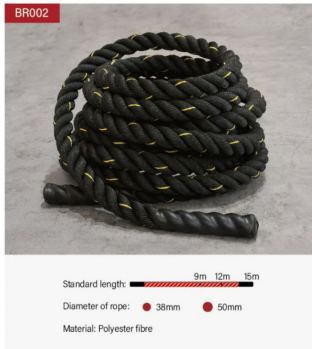

R005

R084

R010

R079

Wall Mounted Multi Purpose Storage Rack

- The angled lip on the end can hold exercise equipment in place.
- Easily hang lifting belts, chains, jump ropes, resistance bands, gym bags, large loop bands, stretch straps, suspension straps and any other exercise tools.
- Prongs of different spacing and width can be used to place different fitness equipment, and the upper hook can be used to place yoga mats, foam rollers, storage bags and other items.
- 4mm strong heavy-duty steel
- size: 42x4x1.5cm

SF8012

Speed Jump Rope With Anti-Skid Handles

Grooves on this ergonomic handle and the sweatband make it natural and comfortable to grip firmly. It won't slip down to interrupt you during jump rope sessions. Boasting 360° professional ball bearing technique, this jump rope allows for super fast and long-lasting rotation and maintains high momentum and extreme speed to take your jump rope skills to the next level.