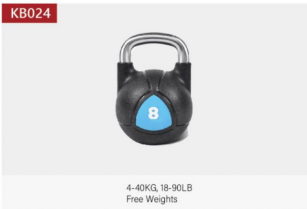

Olympic Cerakote Barbell

SF8272

Spec	
Material	Alloy steel
Weight	20/15kg
Total length	2200/2010mm
Sleeve length	415/320mm
Sleeve dia	Φ50mm
Shaft dia	Φ28/Φ25mm
Bearing	4 needle bearings (per sleeve)
Sleeve coating	Black hard chrome
Shaft coating	Cerakote
Loading capacity	2000/1200lbs
Colors