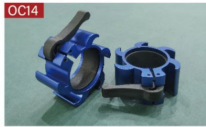

Material: Steel
Fit for bars: Φ 50mm