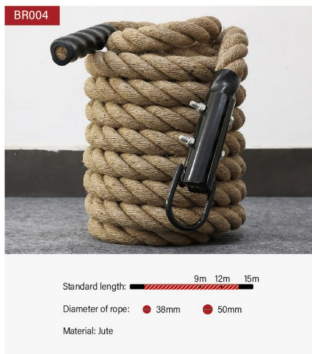

R005

R084

R010

R079

Wall Mounted Multi Purpose Storage Rack

- The angled lip on the end can hold exercise equipment in place.
- Easily hang lifting belts, chains, jump ropes, resistance bands, gym bags, large loop bands, stretch straps, suspension straps and any other exercise tools.
- Prongs of different spacing and width can be used to place different fitness equipment, and the upper hook can be used to place yoga mats, foam rollers, storage bags and other items.
- 4mm strong heavy-duty steel
- size: 42x4x1.5cm

SF8012

Speed Jump Rope With Anti-Skid Handles

Grooves on this ergonomic handle and the sweatband make it natural and comfortable to grip firmly. It won't slip down to interrupt you during jump rope sessions. Boasting 360° professional ball bearing technique, this jump rope allows for super fast and long-lasting rotation and maintains high momentum and extreme speed to take your jump rope skills to the next level.