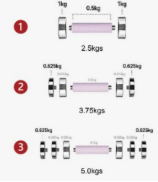

10-55kg, 5kg per increments

10-55kg, 5kg per increments

Steel Adjustable Dumbbells Set