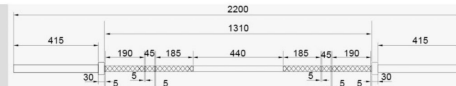

Standard Knurling-3