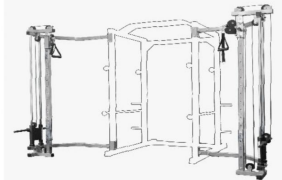

SF1001
Ball grip pull up bar

CR1001-PART-K
Dip horn

CR1001-Part-P10
Dip horn

SF1004
Dip bar

SF1007
Lever arms

SF1008
Lat station

SF1009
Cable cross attachment

HG036