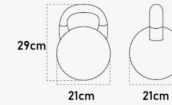

Competition Kettlebells

KB001

Weight: 4/6/8/10/12/16/20/24/28/32KG

Powder Coated Kettlebells

KB002

Rubber Kettlebells

KB031

Weight	Size	a	b	c	d	e
4KG	106mm	97mm	180mm	30mm	55mm	
6KG	122mm	115mm	200mm	30mm	57mm	
8KG	132mm	127mm	225mm	30mm	74mm	
10KG	140mm	133mm	235mm	30mm	77mm	
12KG	153mm	150mm	240mm	30mm	70mm	
14KG	155mm	155mm	240mm	34mm	82mm	
16KG	164mm	158mm	270mm	34mm	84mm	
18KG	177mm	162mm	280mm	34mm	84mm	
20KG	178mm	175mm	285mm	34mm	90mm	
24KG	195mm	180mm	295mm	34mm	90mm	

Soft Kettlebells

KB029

Weight: 6/8/10/12/14/16/18/20/22KG